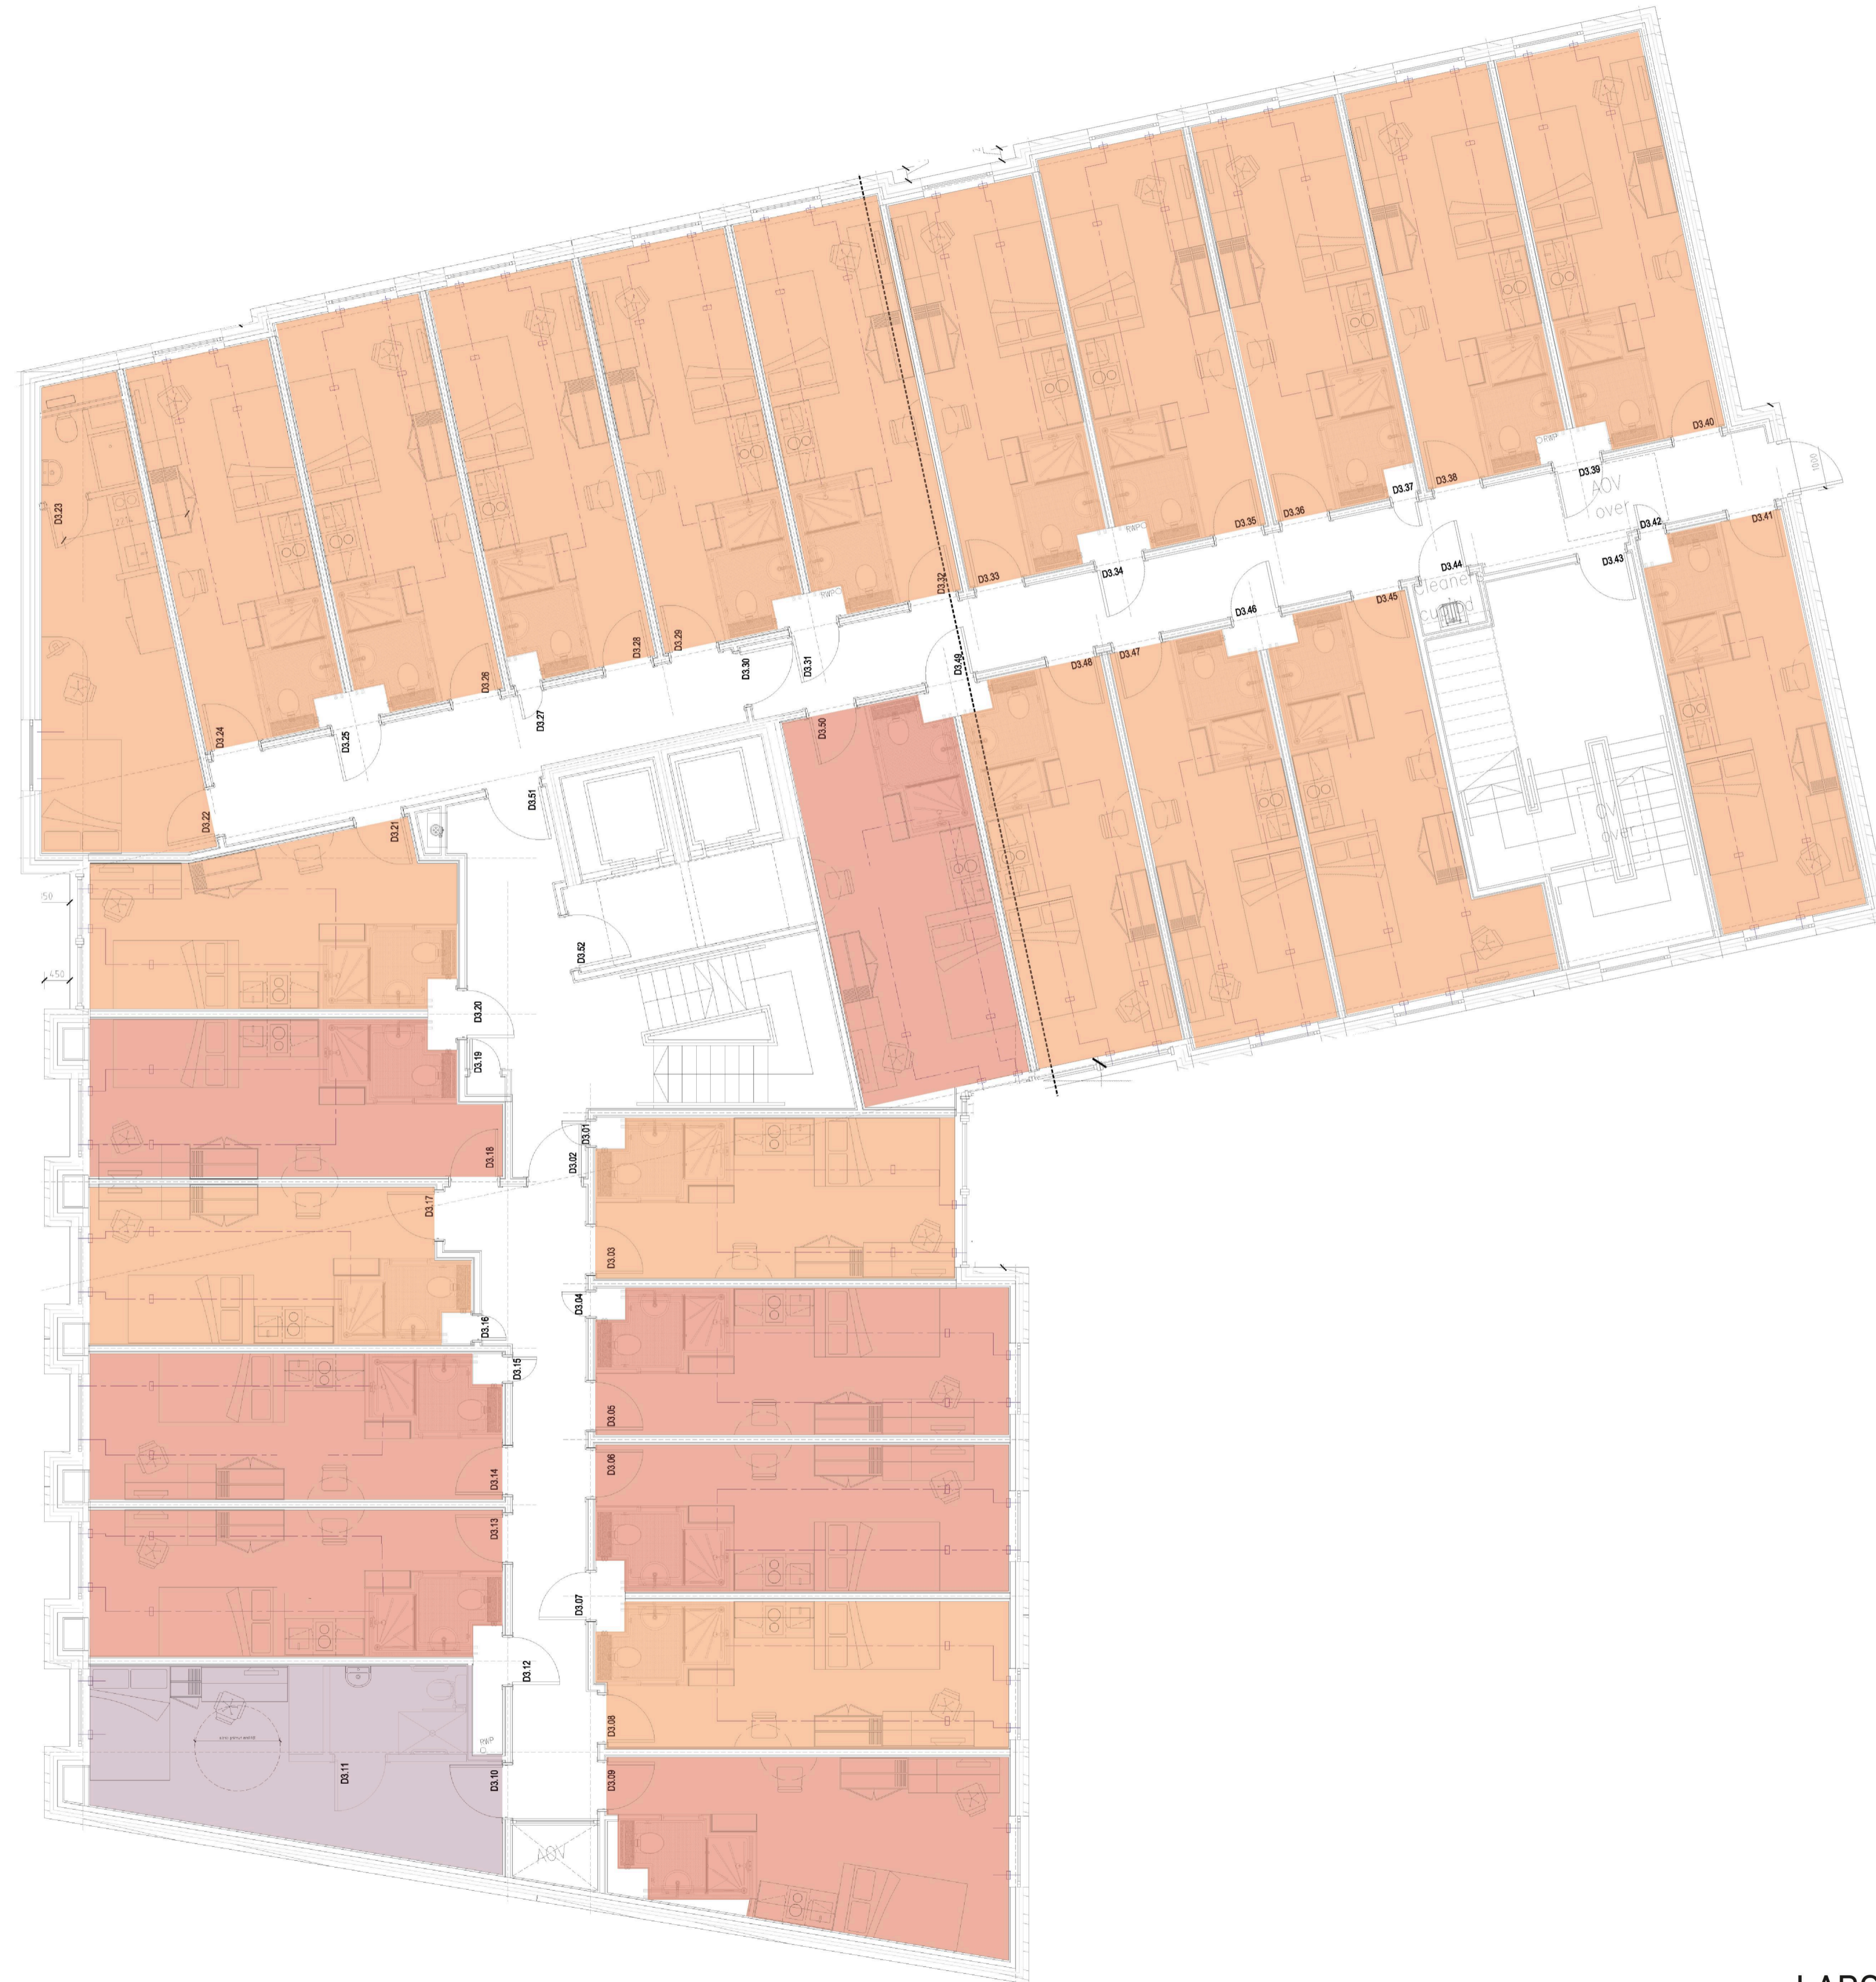

KINGSTON PLAZA

KINGSTONPLAZA@CRM-STUDENTS.COM
0844 371 5608*

THIRD FLOOR
FLOOR PLAN

LEGEND

- CLUB STUDIO
- STANDARD STUDIO
- PREMIUM STUDIO
- PREMIUM STUDIO ACCESSIBLE
- LARGE PREMIUM STUDIO
- LARGE PREMIUM STUDIO ACCESSIBLE