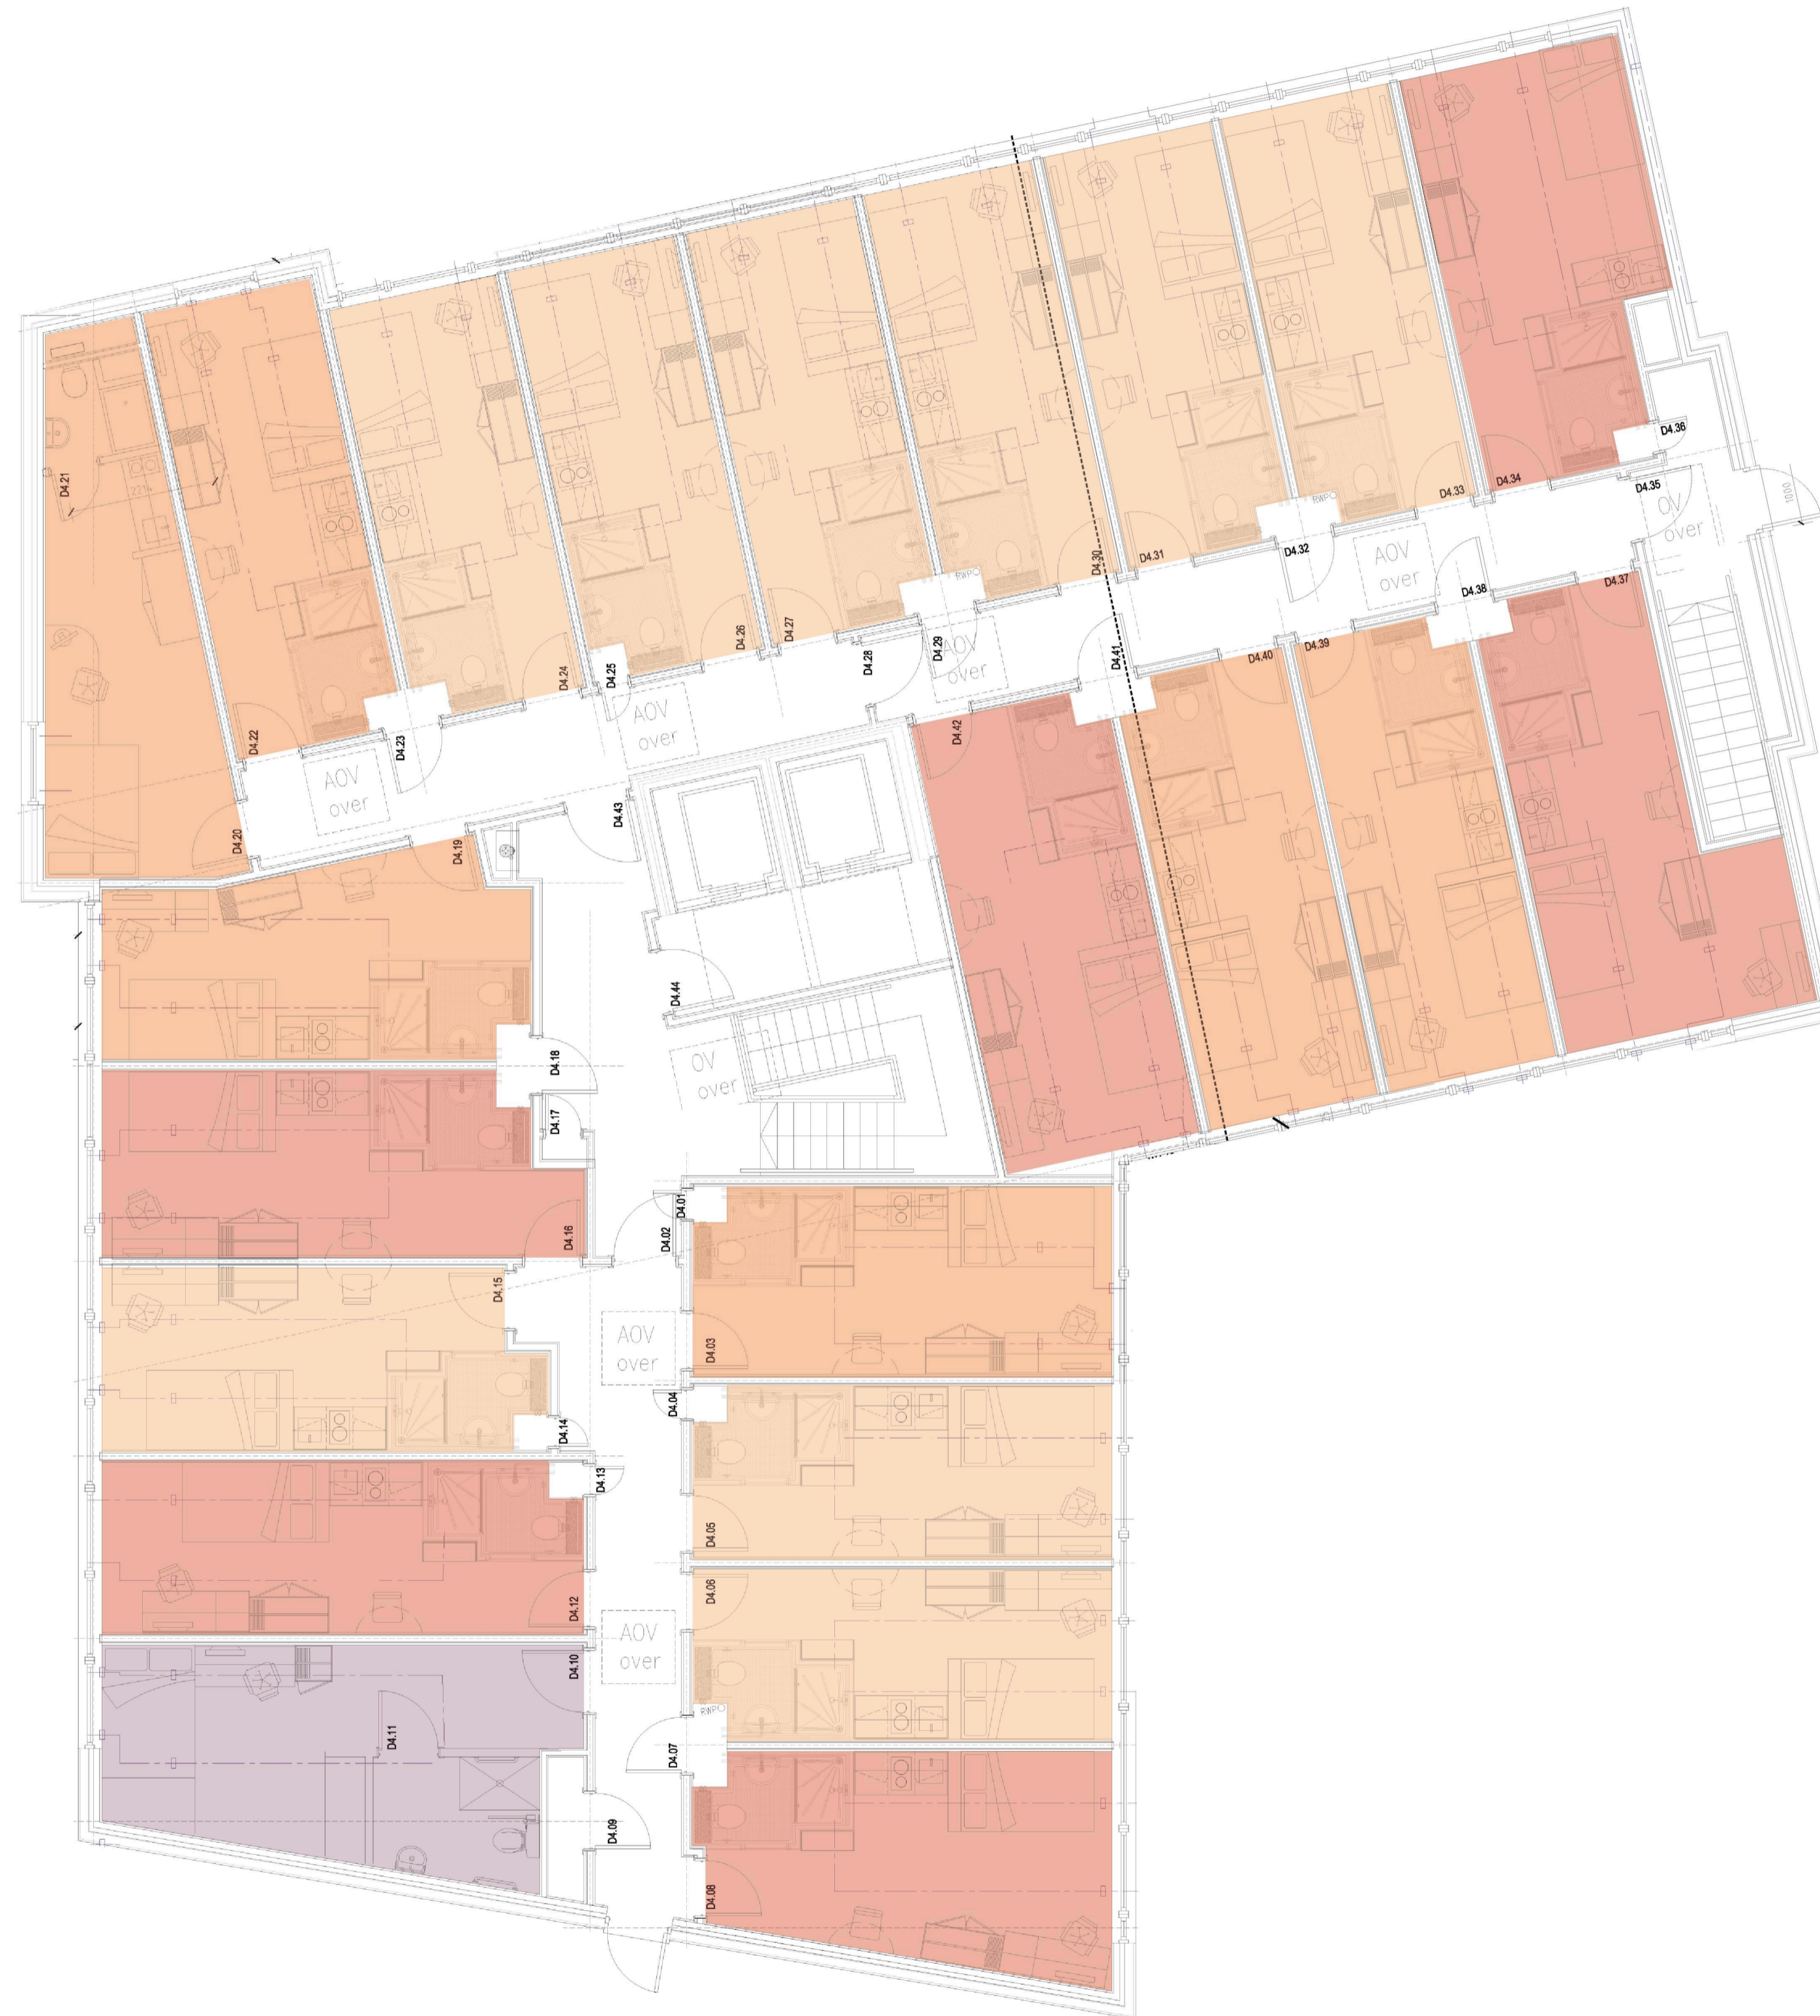

KINGSTON PLAZA

KINGSTONPLAZA@CRM-STUDENTS.COM
0844 371 5608*

LEGEND

- CLUB STUDIO
- STANDARD STUDIO
- PREMIUM STUDIO
- PREMIUM STUDIO ACCESSIBLE
- LARGE PREMIUM STUDIO
- LARGE PREMIUM STUDIO ACCESSIBLE

FOURTH FLOOR
FLOOR PLAN